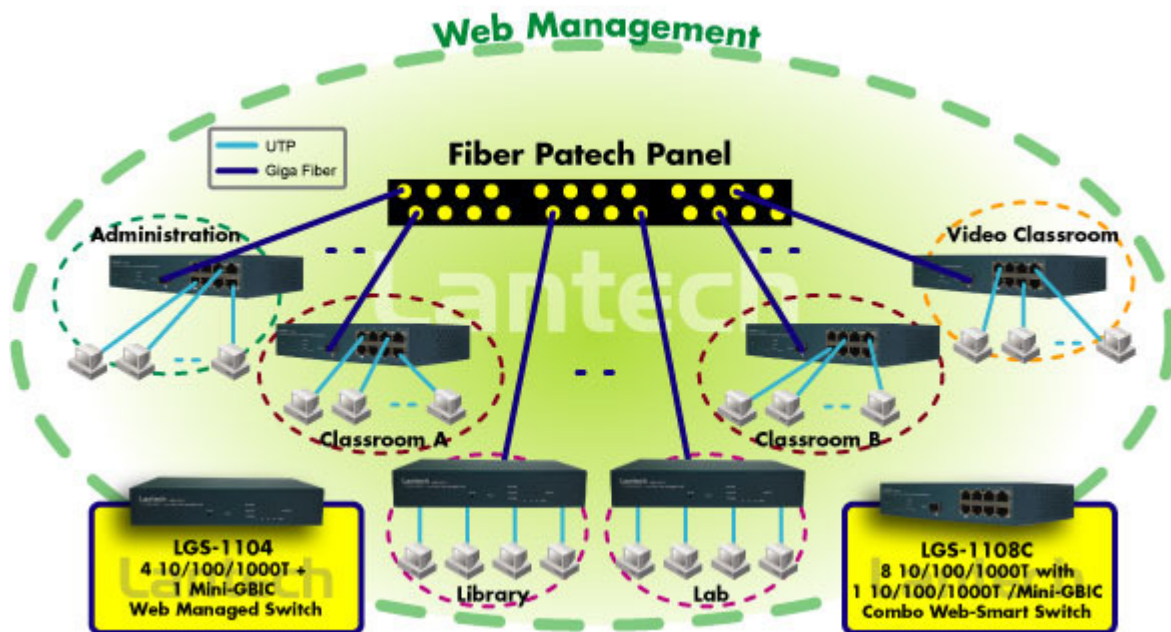

From 100M Fiber to 1000M Fiber Migration in Southern Germany Universities

To cope with future traffic bottleneck, Universities in southern Germany decide to migrate their network infrastructure from 100M to 1000M with Lantech's LGS-1108C and LGS-1104 that support 8 ports of Gigabit switch and 4 ports of Gigabit switch with one Gigabit SFP for fiber uplink with University's fiber trunk. "Lantech's switches provide Web managed function for easy maintenance and setup, and their compact size design is most suitable to place in different locations inside University, so we are able to help University to complete their migration plan to 1000M network" said Mr. Wolfgang in T company, an experienced installer for over 10 years. Please refer to the following application drawing of University network: