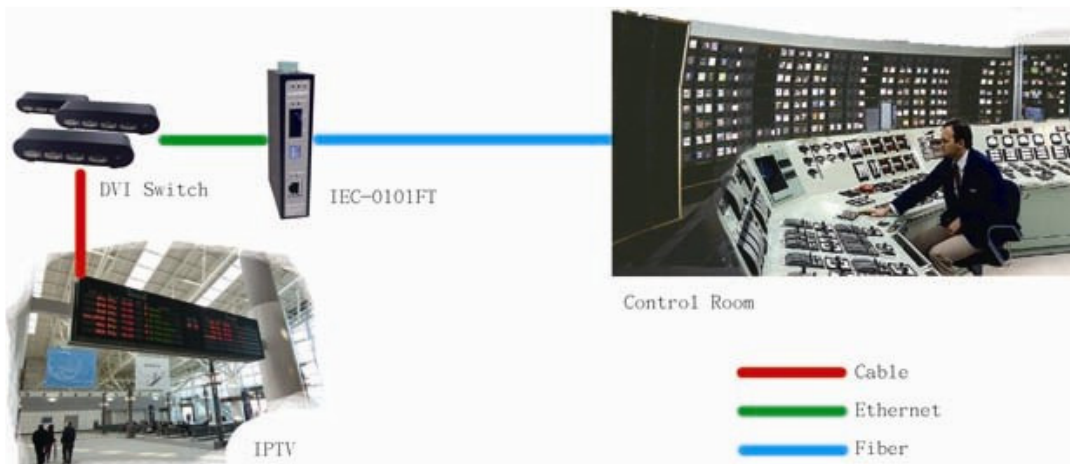

Lantech

Mass deployment of Lantech Industrial Switches and Converters in MRT lines for IPTV application

IEC-0101FT

June 2008

DVI(Digital Visual Interface) is widely used for Digital Video display like IPTV in modern networks. Lantech Global has won the project of IPTV application in Asia MRT lines to display Advertisement, Scheduling.. information. Lantech Industrial Switch and Converters are installed with DVI switches to connect with IPTV for long haul connection. “We like Lantech IEC-0101FT and IES-0104FT compact design which we can place them in our box, the wide range input power selection is flexible for each MRT station. Particularly the LLF function of IEC-0101FT is very good to alert each MRT station central about the link down via alarm system. Of course, the delivery and service is superb to meet with our project schedule” said S company. The network application for IPTV in MRT is as following: