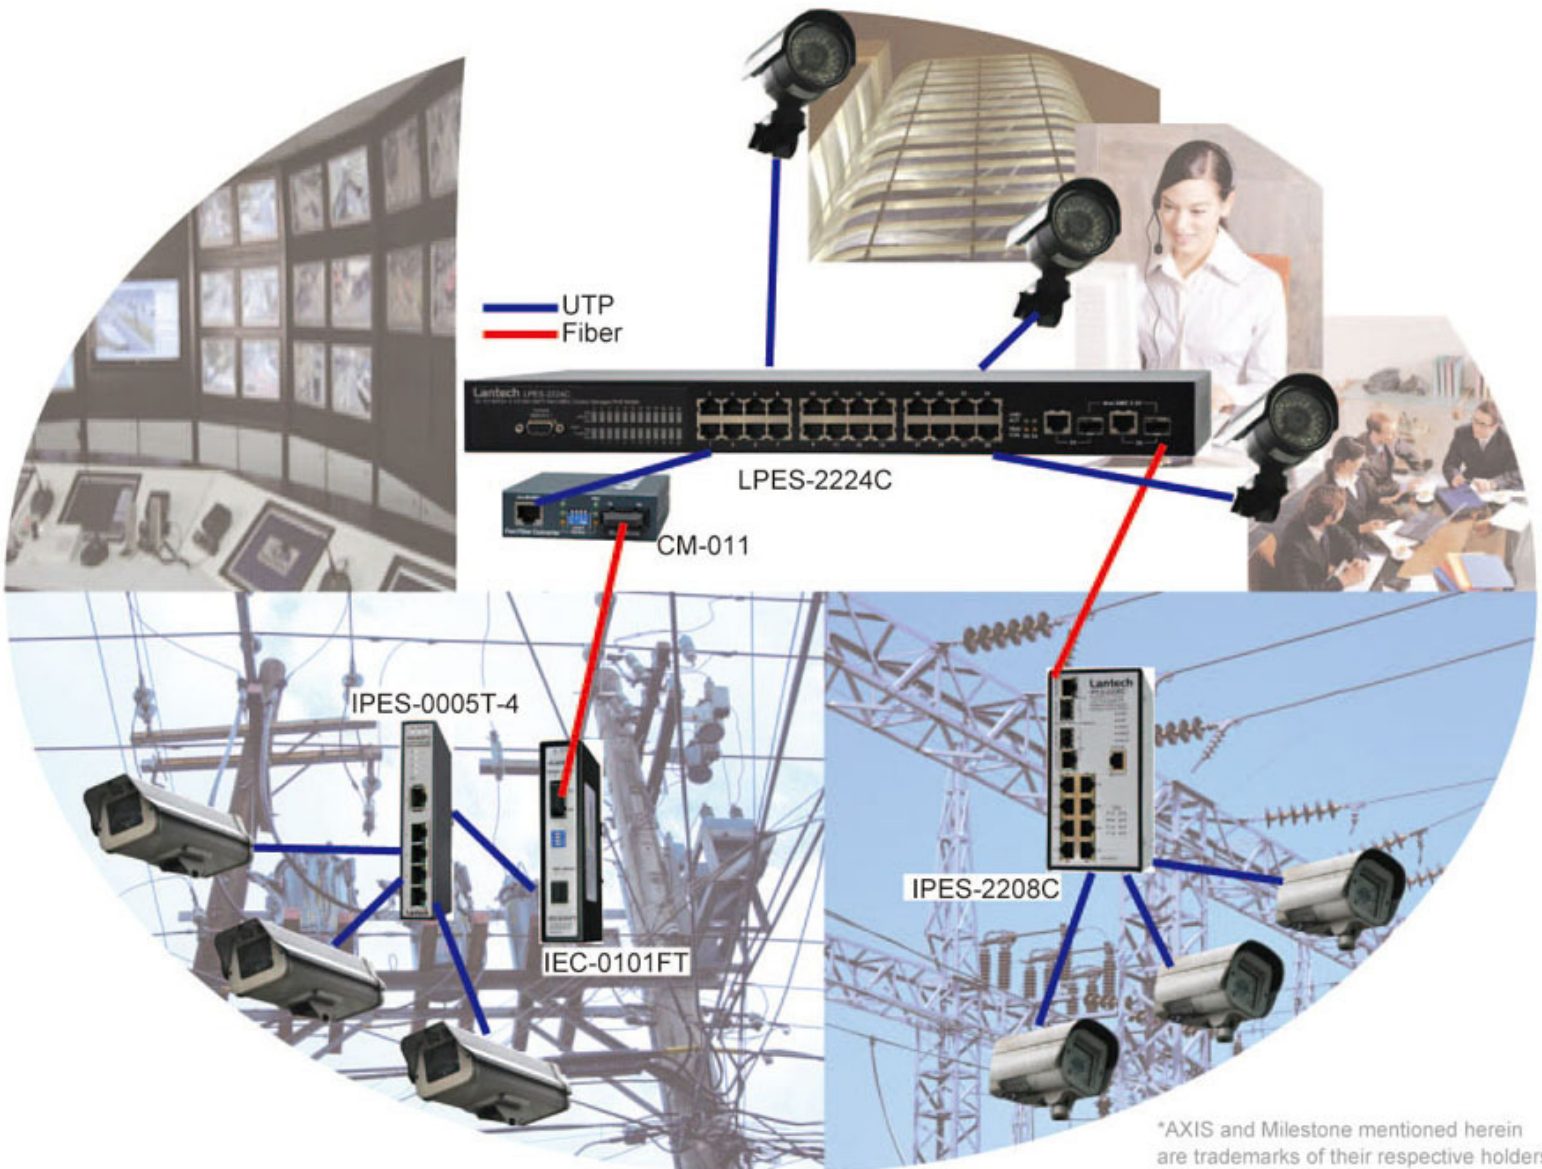

Transportation

Maritime area

Power station

Oil platform

Airport

FTTX

Surveillance

LANTECH convergence POE solution enhances South Asia Sub-Station Surveillance Network

JAN,2010

Lantech is successfully delivering convergence POE solutions with *AXIS camera to South Asia sub-station surveillance network. The 2nd biggest power utility company is planning to widely cover their 147 sub-stations, 14 branches, headquarter and warehouses via CCTV and IP surveillance network. They choose to use AXIS in-door, out-door , Day, Night and Speed DOME camera over 1,100 pcs with *Milestone video management software for security and operation purpose. Lantech's total POE solutions including POE splitter, indoor switch and outdoor switch are connected to ensure the network reliability. Lantech POE splitter is customized to split ends to connect camera and fan while Lantech indoor and outdoor POE switches are feeding the power and providing network management capability.

"Lantech POE solutions are chosen over other 3 competitors because Lantech offers total solution for indoor and outdoor applications, which covers 6 models including LPES-2224C-RPS switch, IPES-2208C hardened switch, IPES-0005T-4 hardened switch, IEC-0101FT outdoor converter,CM-011 converter and POS-100 splitter. We like the complete and detail POE information to be shown in the switch itself also the ability to power on/off the camera from central room." Said Mr. S at T company.